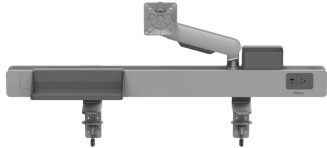

Rising Loft™ Canadian Price List

Kits

Kit 2

Components