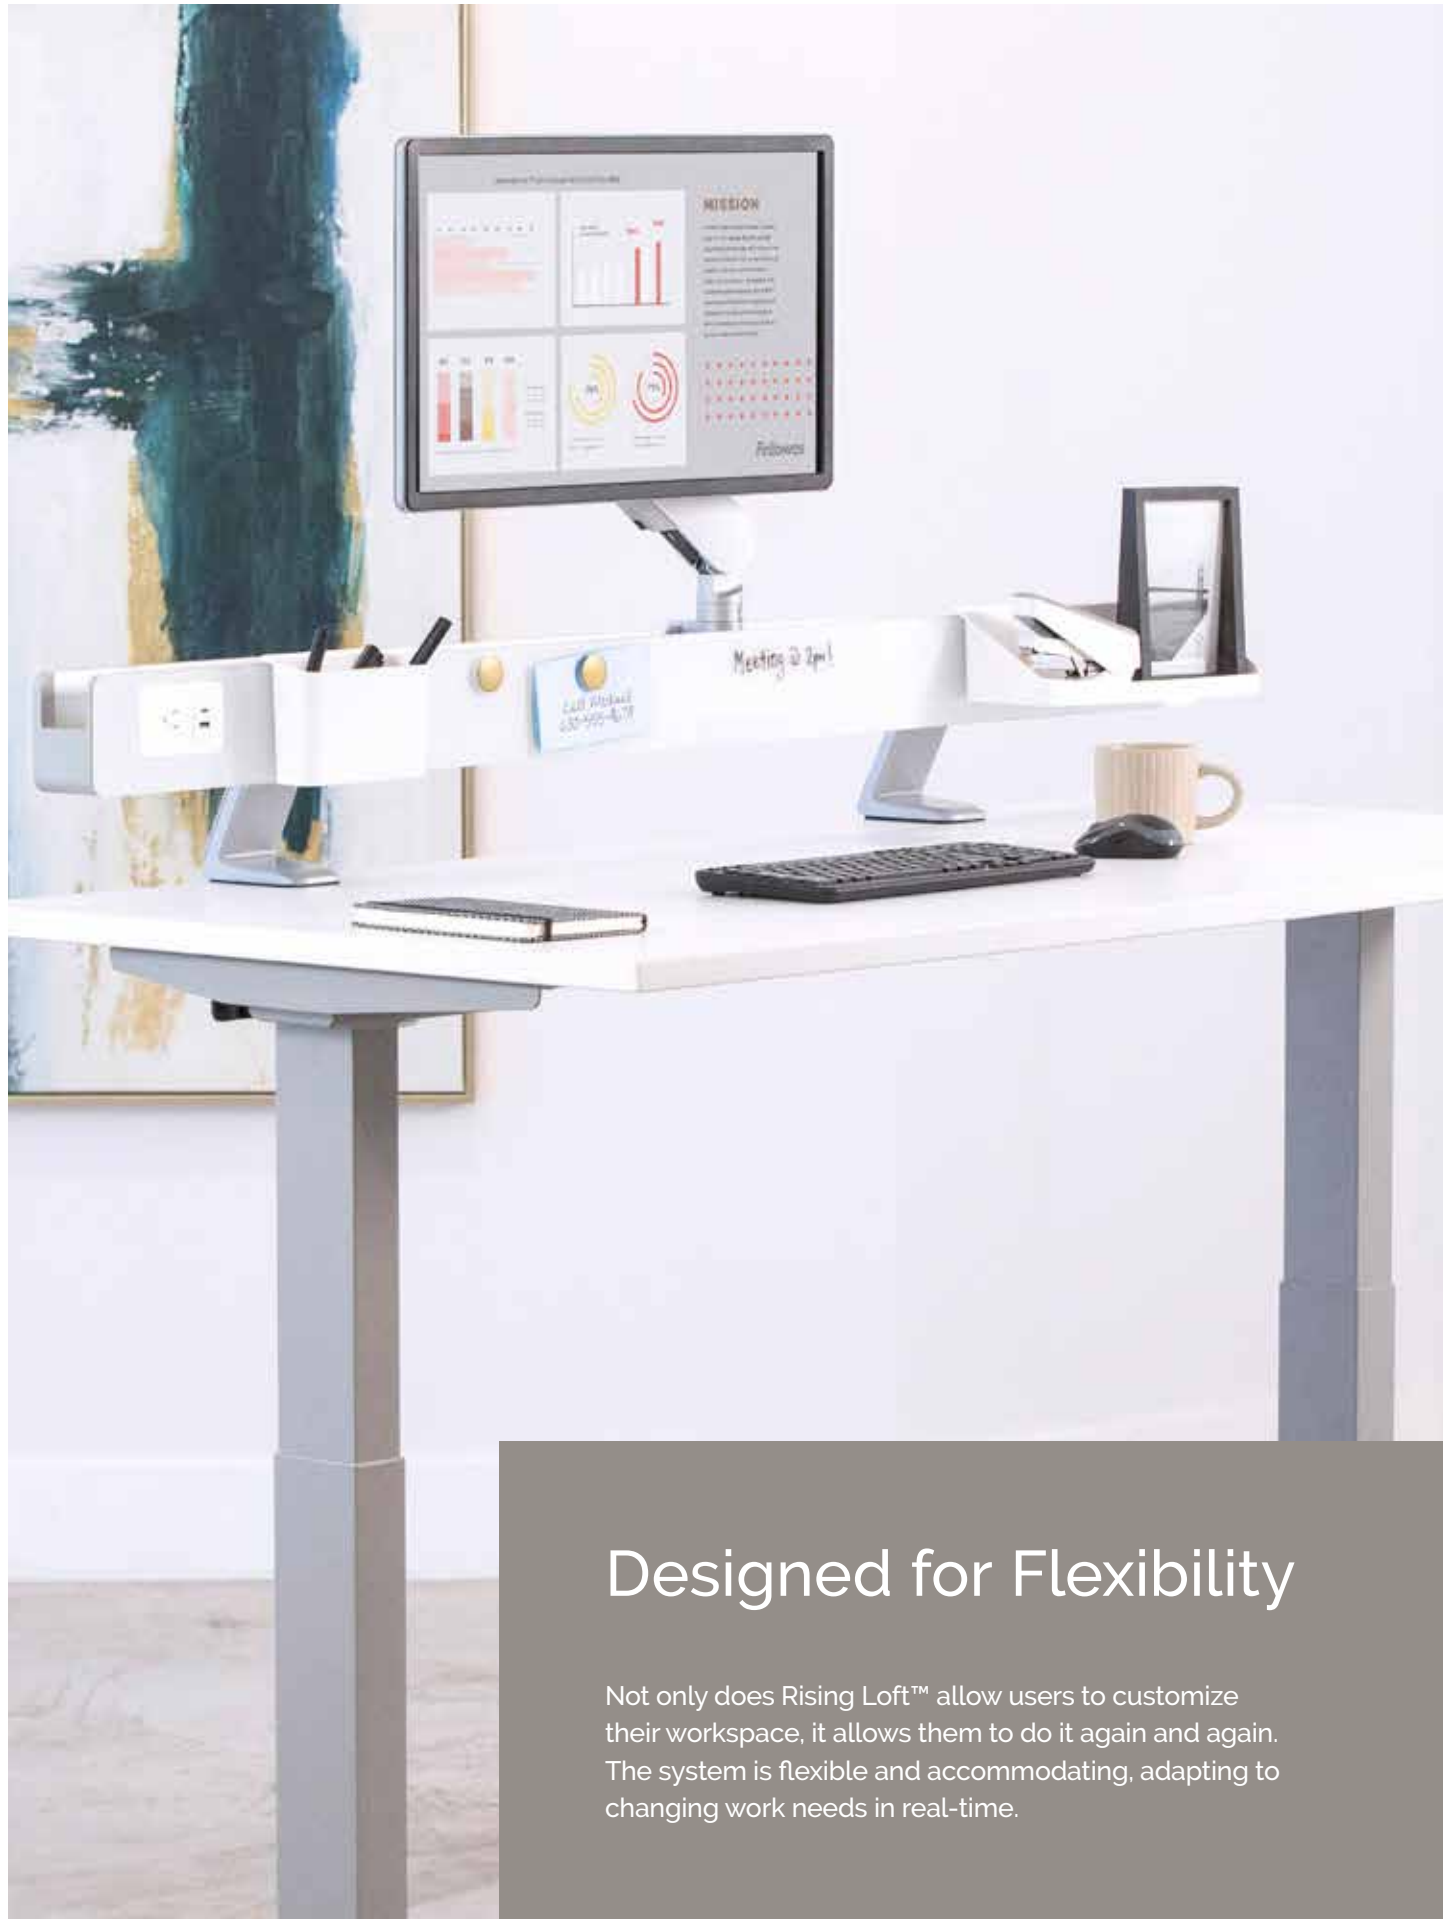

# A workspace that rises above the rest

Fellowes is taking workplace productivity to the next level. Literally.

Rising Loft™ is a versatile rail system that inspires users to create their own unique workspace—with everything in reach and right where they need it.

Rising Loft™ maximizes workspace where employees feel comfortable, more productive, and enabled to deliver their best work.

With endless adaptability to any workspace preference or equipment setup, Rising Loft™ beautifully reflects the workflow needs of its users. Offered in a range of configuration options, colors and rail sizes, Rising Loft™ creates workspaces where employees feel comfortable, productive and enabled to deliver their best work.

# Engineered for Workspace Maximization

Rising Loft™ allows desktop equipment, accessories and personal items to be easily integrated, allowing users to create an adaptable desktop system that works best for their own personal workflow.

# 3-in-1 Feature Integration

**Cord Management**  
Organizes and conceals cables and cords above the worksurface for easy accessibility.

**Power**  
Integrated desktop power outlets and USB ports for ease of charging electronics.