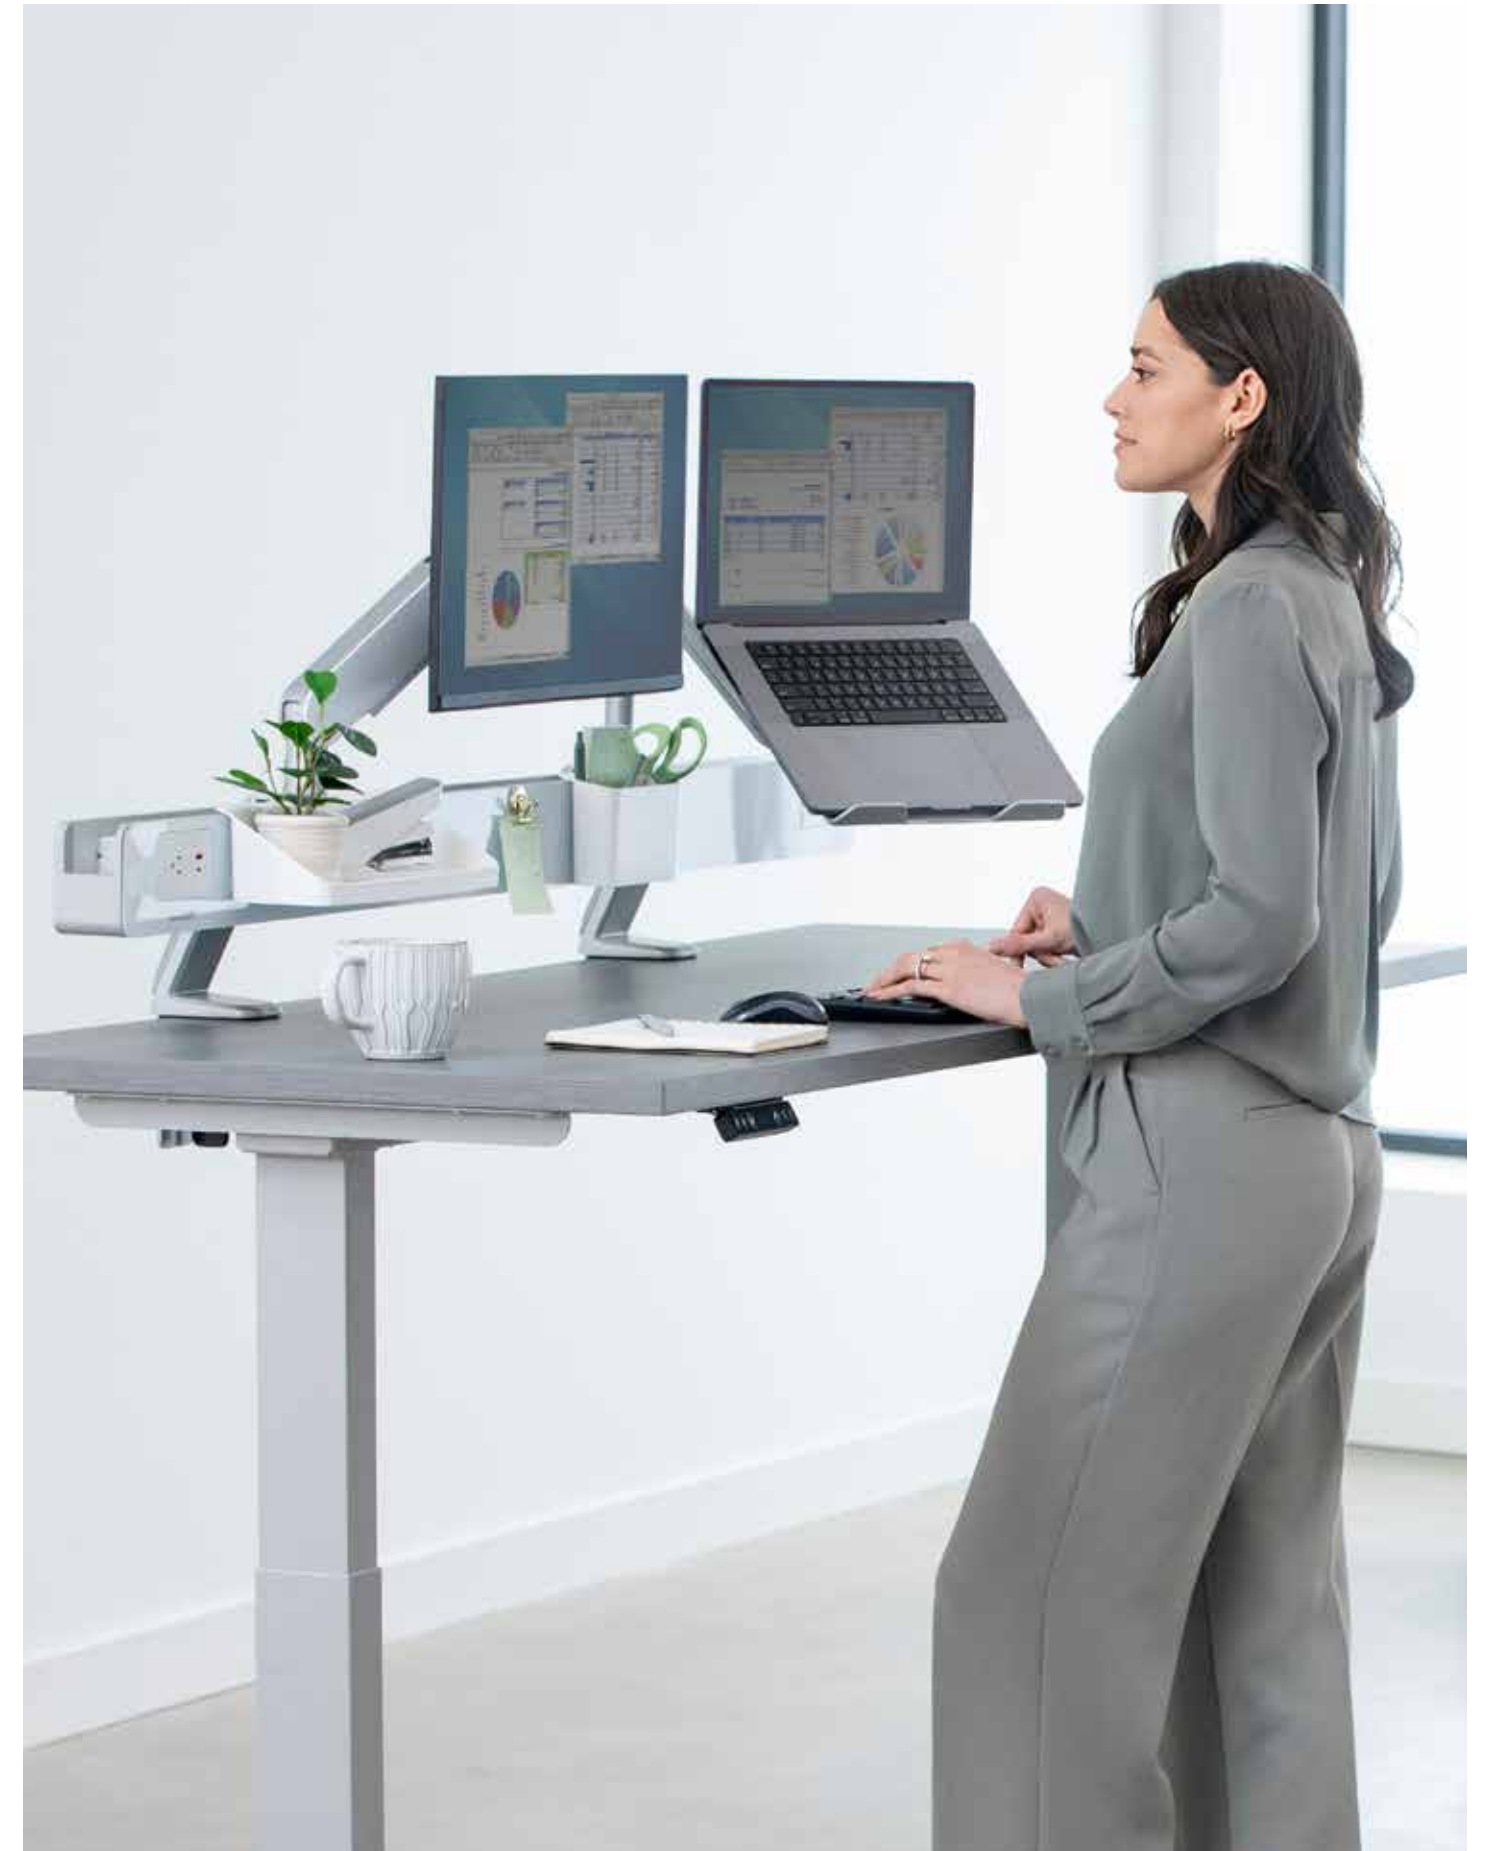

# A workspace that rises above the rest

Fellowes is taking workplace productivity to the next level. Literally.

Rising Loft™ is a versatile rail system that inspires users to create their own unique workspace—with everything in reach and right where they need it.

Rising Loft™ maximizes workspace where employees feel comfortable, more productive, and enabled to deliver their best work.

With endless adaptability to any workspace preference or equipment setup, Rising Loft™ beautifully reflects the workflow needs of its users. Offered in a range of configuration options, colors and rail sizes, Rising Loft™ creates workspaces where employees feel comfortable, productive and enabled to deliver their best work.

# Engineered for Workspace Maximization

Rising Loft™ allows desktop equipment, accessories and personal items to be easily integrated, allowing users to create an adaptable desktop system that works best for their own personal workflow.

# 3-in-1 Feature Integration

**Cord Management**  
Organizes and conceals cables and cords above the worksurface for easy accessibility.

**Power**  
Integrated desktop power outlets and USB ports for ease of charging electronics.